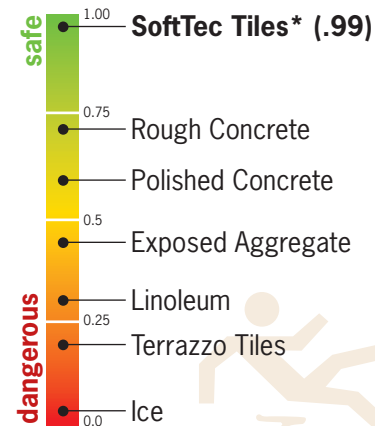

On all fronts, SoftTec Tiles outperform traditional flooring by being:

- Slip-Resistant
- Soft & gentle on the feet
- Waterproof
- Chemical-resistant
- Flexible & lightweight
- Easy to install

SoftTec Tiles also have environmental and health benefits:

- Create a **safer environment** for family and guests
- Resistance to molds and mildew resulting in **less maintenance and clean-up costs**

Use of SoftTec Tiles may also reduce insurance costs.

“Our insurance agent appreciates SoftTec surfaces and has in fact reduced our insurance costs. It is, by far, the safest and most comfortable surface material we've ever seen.”

Joel C. Cairy, Managing Partner,
The Lodge at Brainerd Lakes
& Paul Bunyan Water Park

Head of its Class

When tested, SoftTec's level of slip-resistance was "off the charts." What does that mean exactly?

To measure a surface's slip-resistance, building professionals refer to what is known as the Coefficient of Friction rating (C.O.F.). Tests are performed on wet tiles representative of wet surface conditions.

With these proven results, **SoftTec Tiles rank among the most slip-resistant of any hard surface.** Even in water-soaked conditions, you can have confidence knowing SoftTec is there.

How slippery are these surfaces when wet?

Measures of the C.O.F. of popular materials

(Source: Tempier 1994)